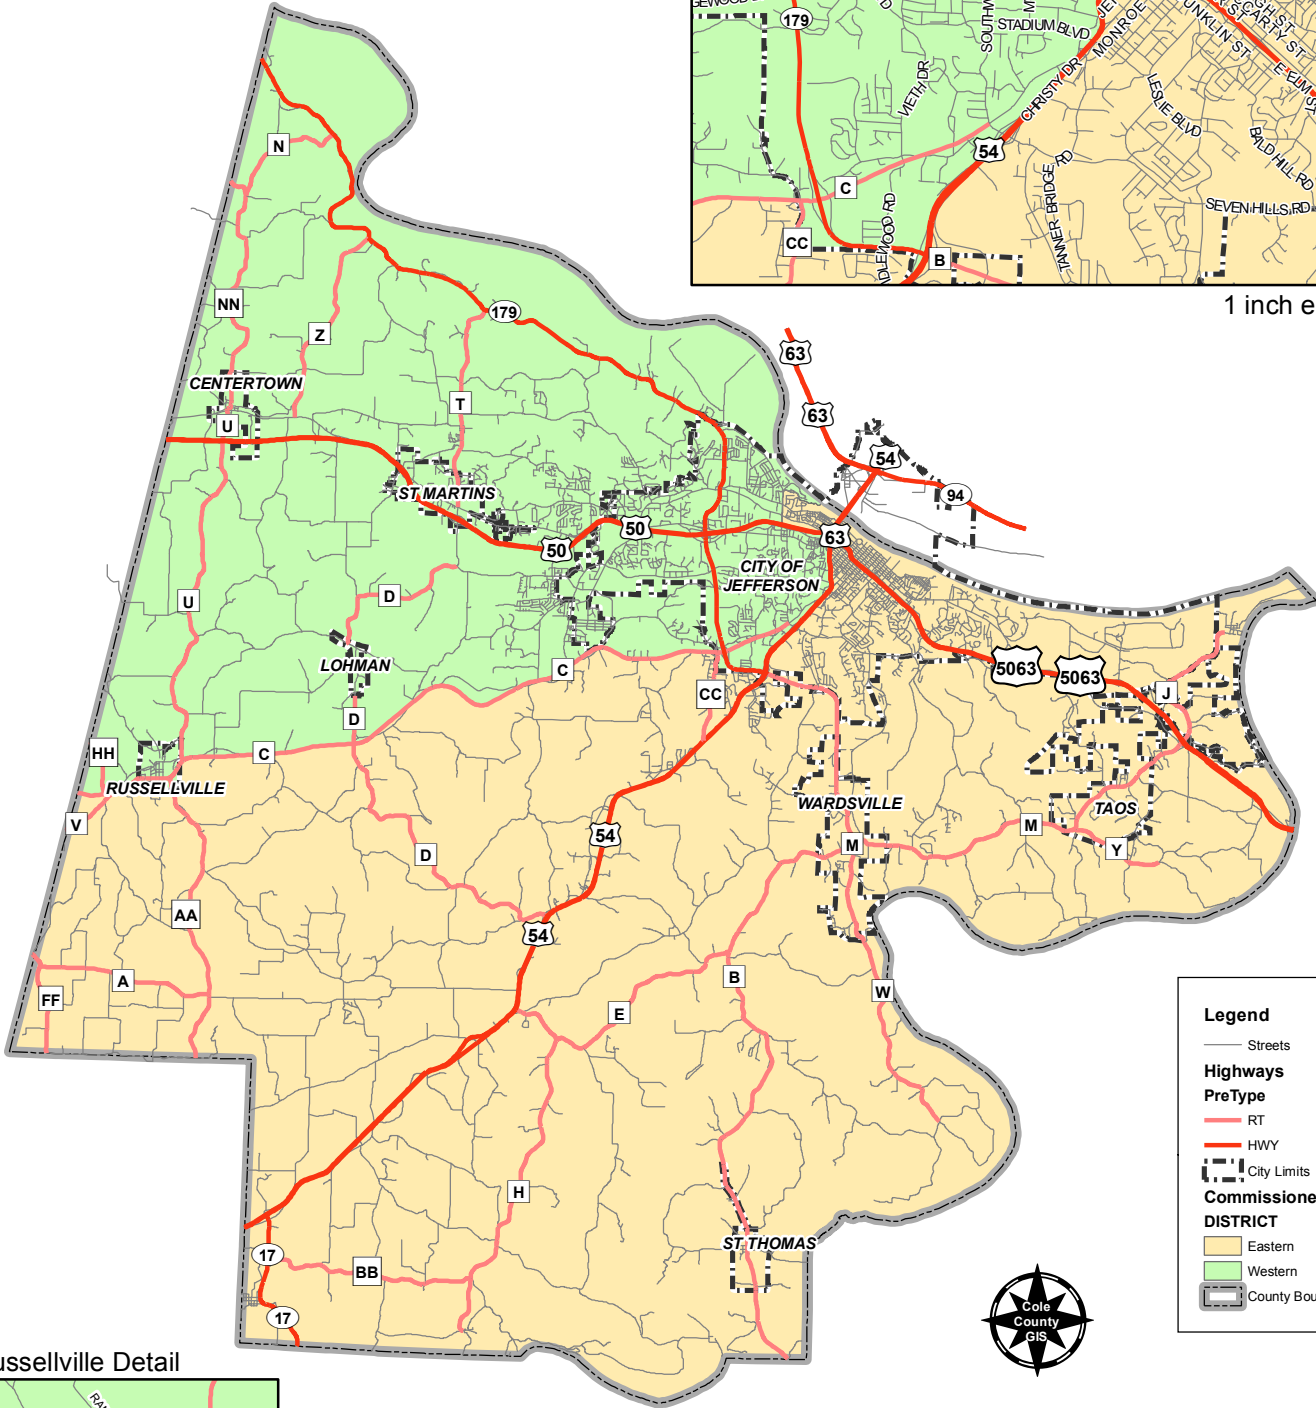

Legend

- Streets
- **Highways**
- PreType
- RT
- HWY
- City Limits
- **Commissioner Districts**
- **DISTRICT**
- Eastern
- Western
- County Boundary