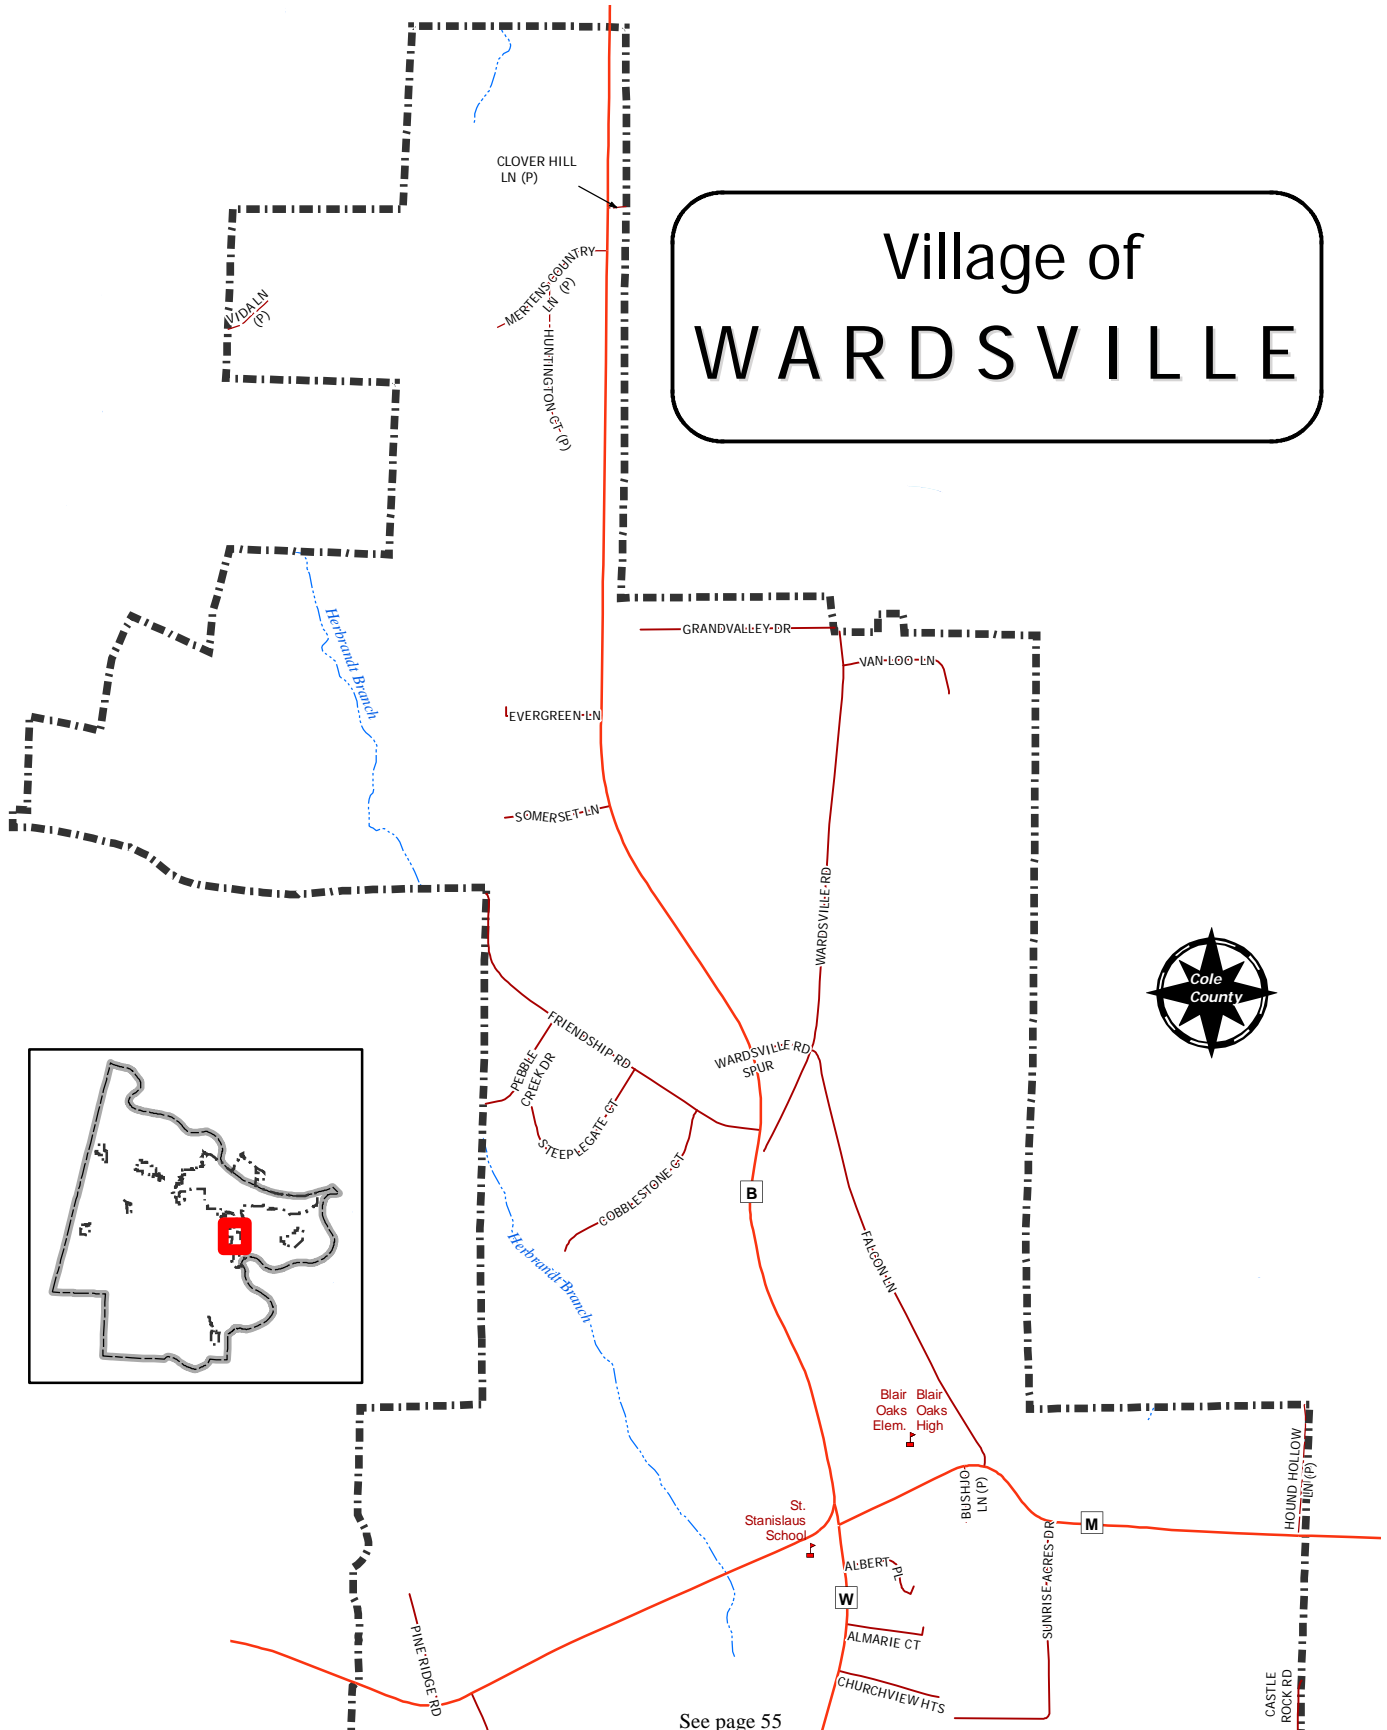

Cole County, Missouri

T44N - R12W, T44N - R 11W,
T43N - R11W & T43N - R12W

Cole County, Missouri

See page 54

Village of
WARDSVILLE

Also found on pages 24 & 25, 26 & 27,
34 & 35 and 32 & 33