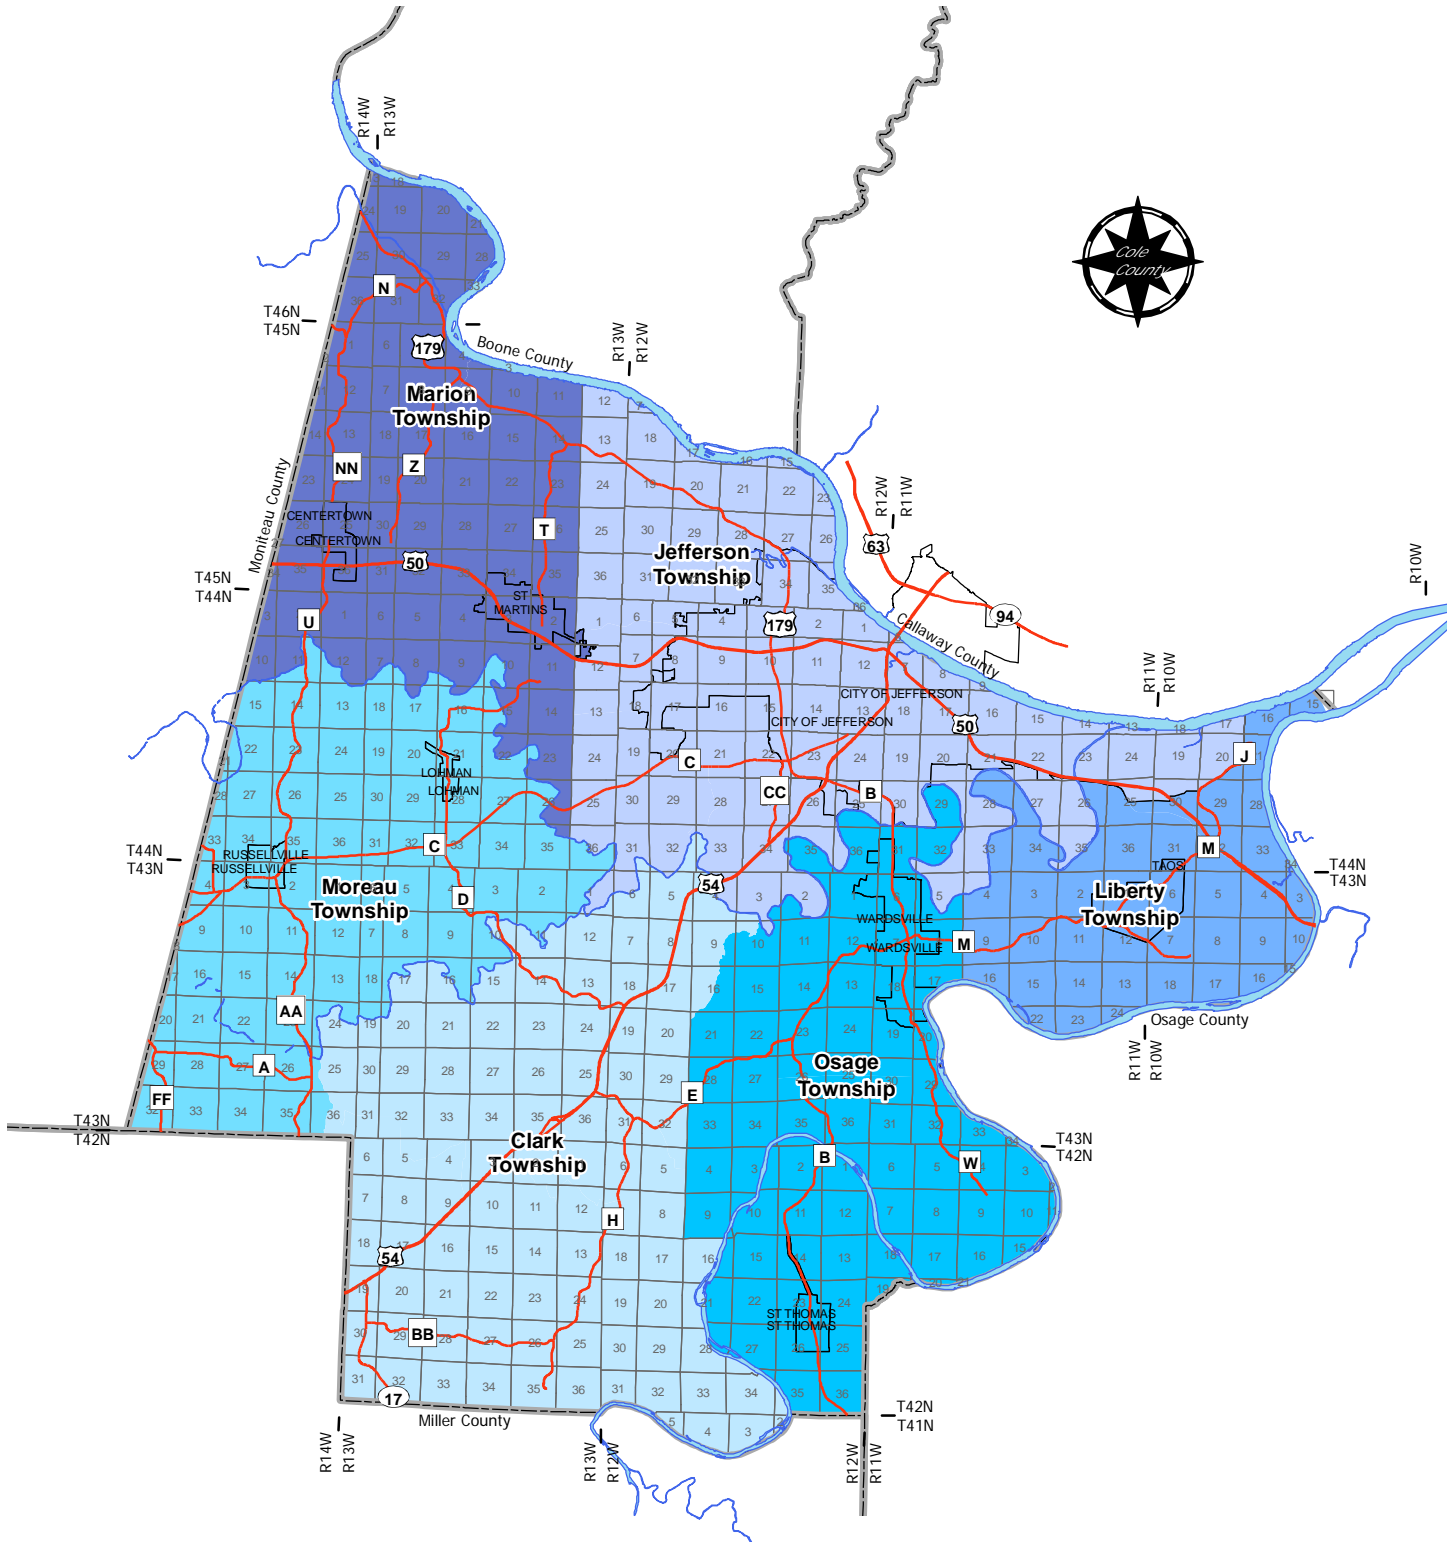

# Cole County Political Townships

For more voting information visit the Cole County Clerk's Office website at [www.colecounty.org/clerk](http://www.colecounty.org/clerk) or visit our office located in the Cole County Courthouse Annex located at 311 E. High St., Room 201, Jefferson City, Missouri 65101.