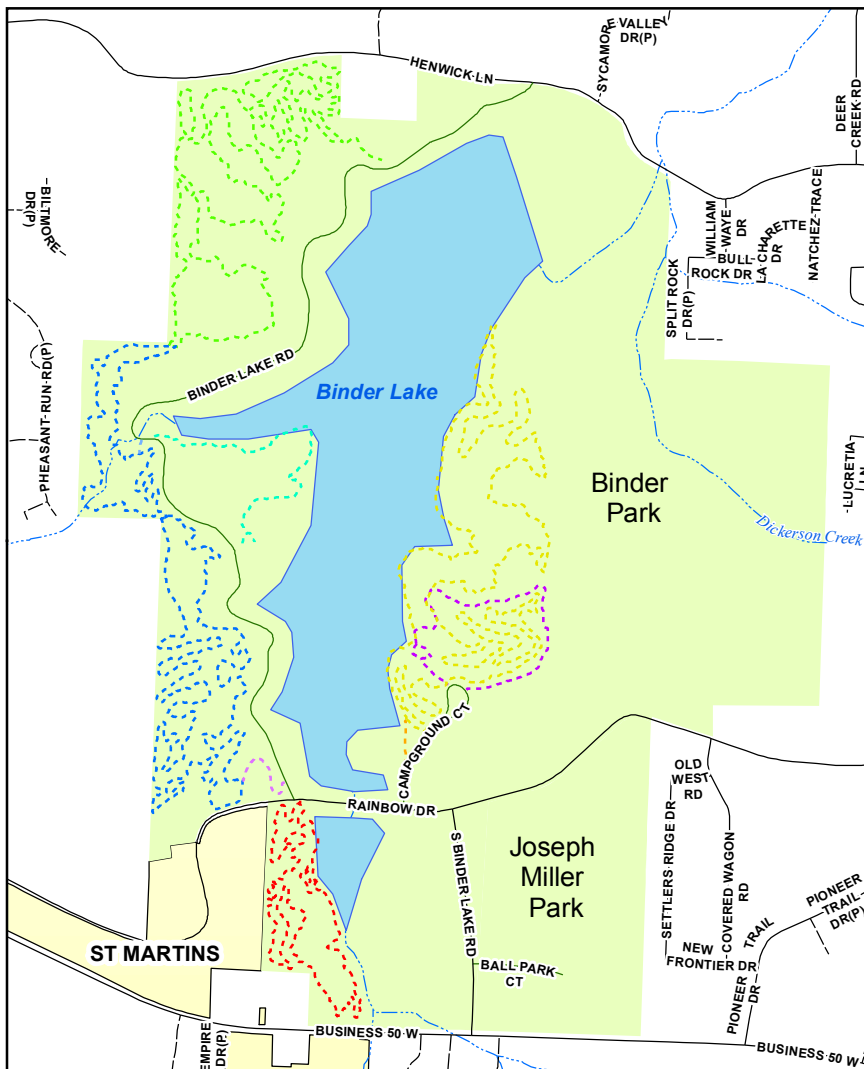

# Cole County Parks

*Cole County Jaycee Park is located just west of Jefferson City, Missouri. It offers fishing, hiking and sports fields.*

## Cole County Jaycee Park

## Binder Memorial Park

*Located just west of Jefferson City, Missouri, Binder Memorial Park is the counties largest park. It offers a wide range of activities such as fishing, hiking, softball and volleyball.*

*Binder Memorial Park is just off Rainbow Dr.. Another entrance to the park is off of Henwick Ln.*

Binder Trails	
Trail Name	
	Adubon Nature Trail
	Blue Loop
	Blue-Parking Connector
	Blue-Red Connector
	Fishing Trail
	Green Loop
	Red Loop
	Yellow Loop
	Yellow-Red Connector