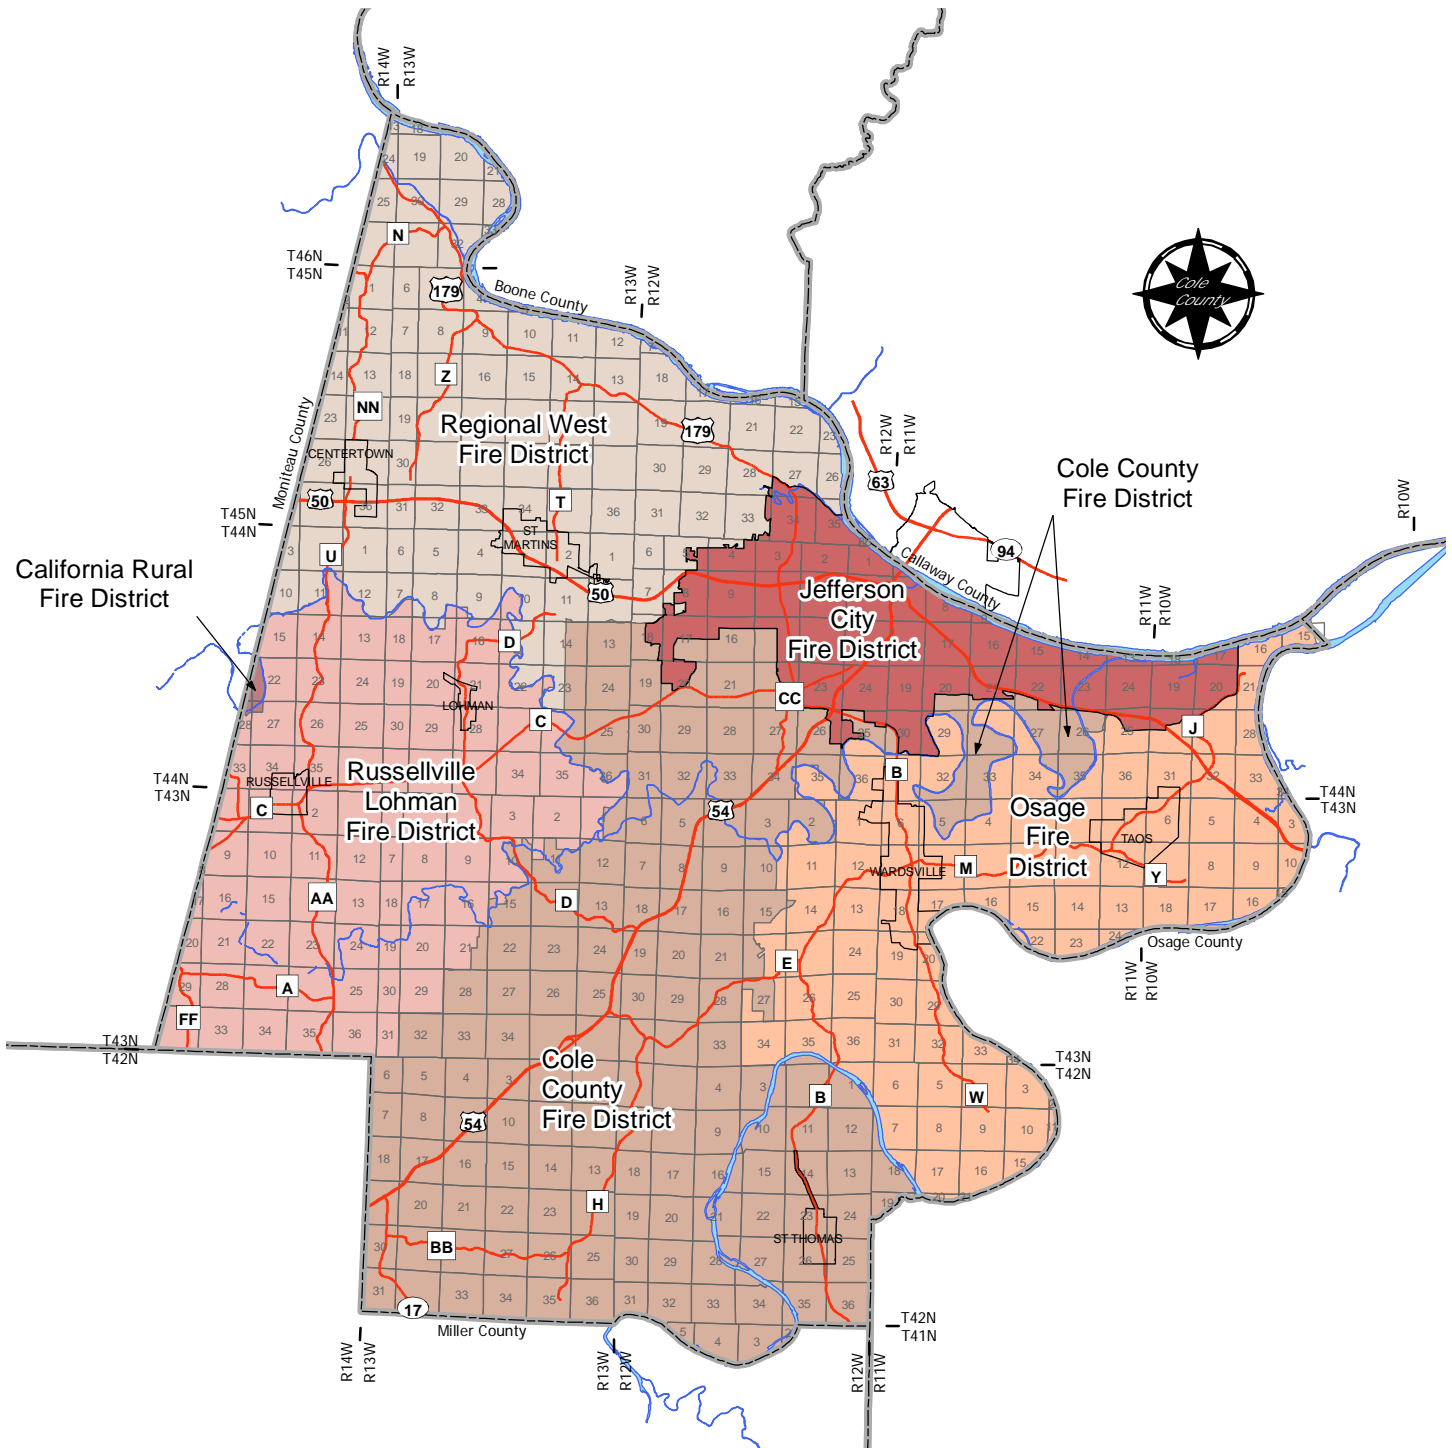

# Cole County Fire Districts

*Cole County Fire Protection District*

Emergency 911  
 Non-Emergency 635-5258  
 Business 634-9011

*Jefferson City Fire Department*

Emergency 911  
 Non-Emergency 634-6401  
 or 634-6405

*Osage Fire Protection District*

Emergency 911  
 General Info 395-4677  
 Station 1 Business only 395-4225  
 Station 2 Business only 634-4225  
 Station 3 Business only 496-3725

*California Rural Fire Association*